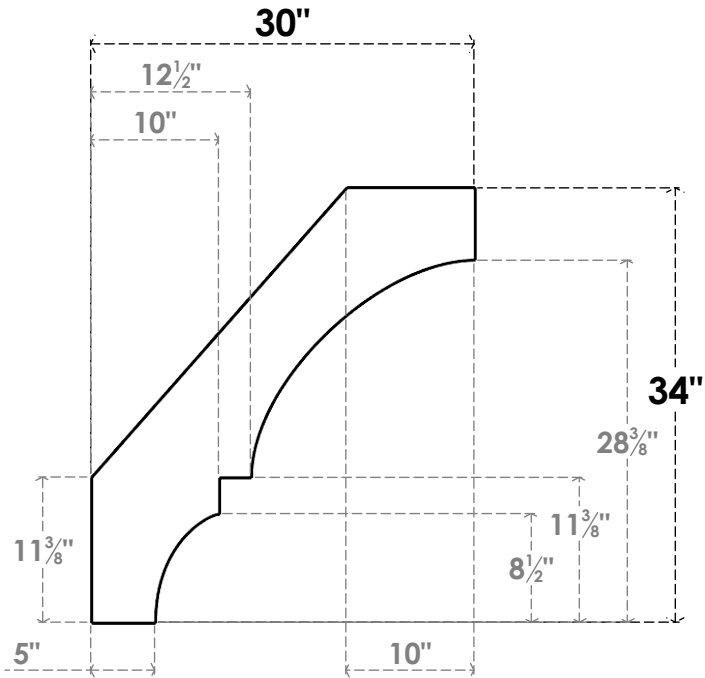

ITEM NUMBER: BRCPC035X30000X34000BOA

3 1/2"W X 30"D X 34"H BALBOA ARCHITECTURAL GRADE PVC CLOSED KNEE BRACE

SIDE PROFILE

FRONT PROFILE

ISOMETRIC

EKENA MILLWORK
2300 WEST MAIN ST.
CLARKSVILLE, TX 75426
TOLL FREE: 866-607-0453
WWW.EKENAMILLWORK.COM