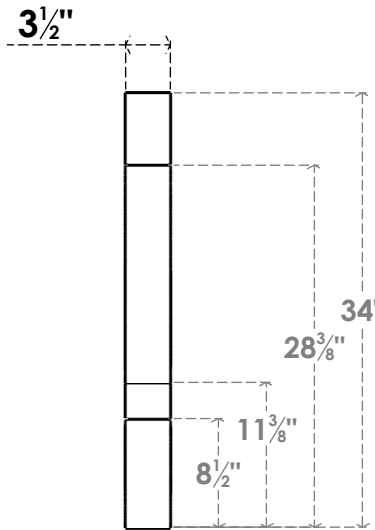

ITEM NUMBER: BRCPC035X30000X34000BOA

3 1/2"W X 30"D X 34"H BALBOA ARCHITECTURAL GRADE PVC CLOSED KNEE BRACE

SIDE PROFILE

FRONT PROFILE

ISOMETRIC

EKENA MILLWORK
2300 WEST MAIN ST.
CLARKSVILLE, TX 75426
TOLL FREE: 866-607-0453
WWW.EKENAMILLWORK.COM